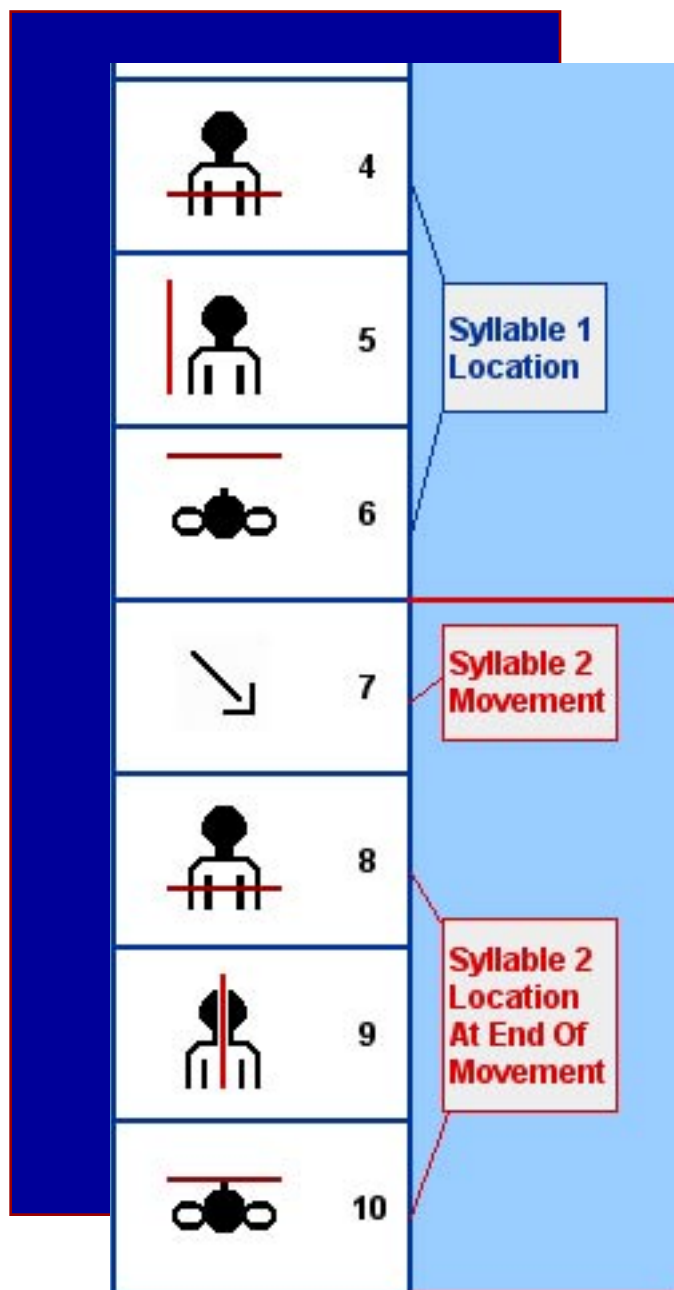

SignWriting Location Symbols

used in SignBank For Research Use, in the SSS-2004

Sorting By Location Symbols

SignWriting can be sorted by detailed Location Symbols that are not actually written in the signs themselves. The markers show precise location of contact on the body, or precise location in space.

Some Location Symbols in SignBank for Research Use

1

Height, Width
Depth Location

Height-Width-Depth Location

Height, width and depth can be marked in SignSpellings, by placing the Location Symbols for each Syllable, at the end of each Syllable.

Syllables are the beginning, middle and ends of a sign. All of the symbols inside one Syllable are done at the same time. So the Location Symbols are marking that syllables' position in space.

In the diagram on the next page, height, width and depth are marked with three combined symbols. In the diagram below, depth is marked with Floor Plane Location Symbols. Height-Width-Depth Symbols are listed at the end of this section.