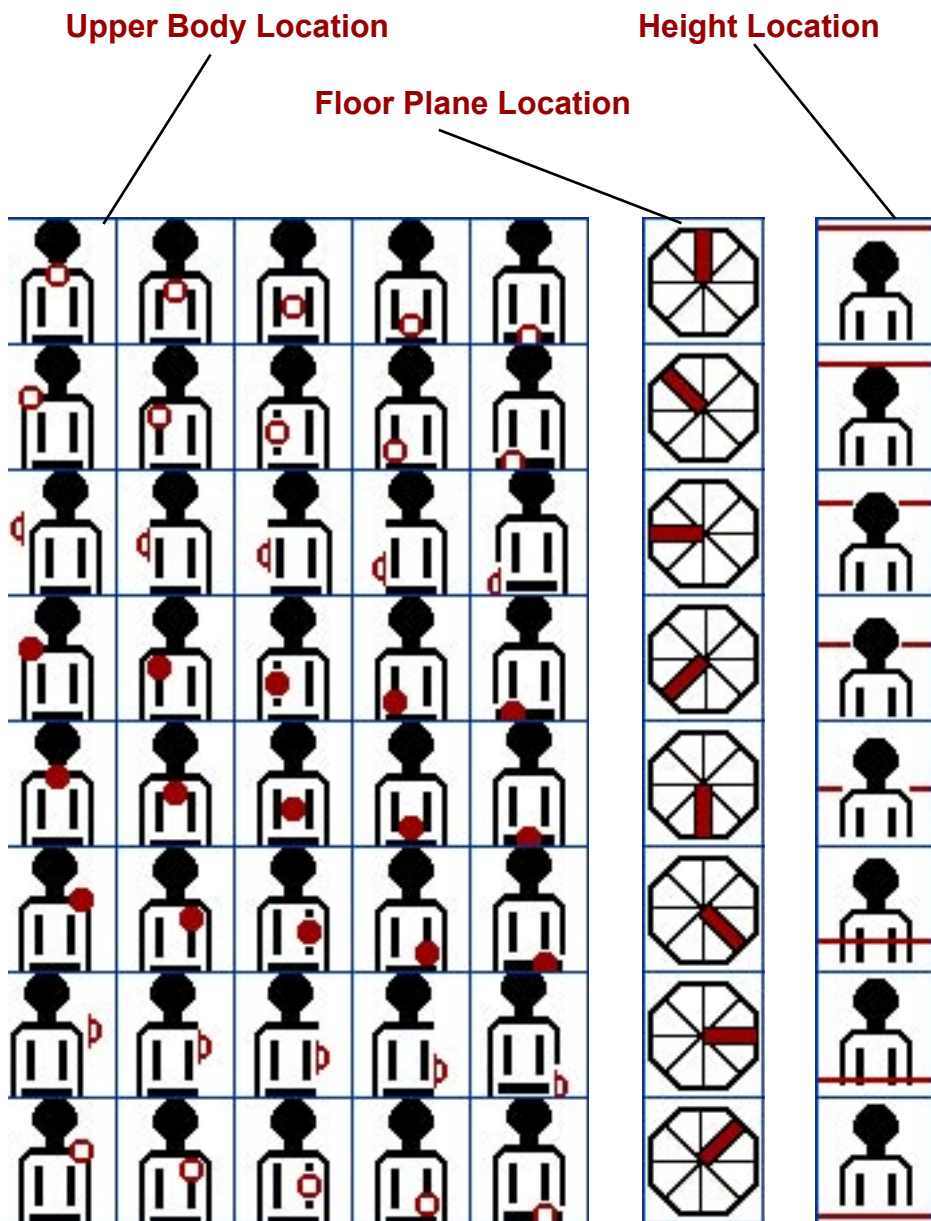

SignWriting Location Symbols

used in SignBank For Research Use, in the SSS-2004

Sorting By Location Symbols

SignWriting can be sorted by detailed Location Symbols that are not actually written in the signs themselves. The markers show precise location of contact on the body, or precise location in space.

Some Location Symbols in SignBank for Research Use

1

Height, Width
Depth Location

Height-Width-Depth Location

Height, width and depth can be marked in SignSpellings, by placing the Location Symbols for each Syllable, at the end of each Syllable.

Syllables are the beginning, middle and ends of a sign. All of the symbols inside one Syllable are done at the same time. So the Location Symbols are marking that syllables' position in space.

In the diagram on the next page, height, width and depth are marked with three combined symbols. In the diagram below, depth is marked with Floor Plane Location Symbols. Height-Width-Depth Symbols are listed at the end of this section.

	 1	SignSpelling
help (10) (v) He/she helps me.	 2	Syllable 1 Beginning Position & Location
Movement Description He or she (located in front of me in the far left corner) helps me (the movement comes back to me, toward my chest).	* 3	
	 4	
	 5	Syllable 2 Movement & Location At End Of Movement
	 6	